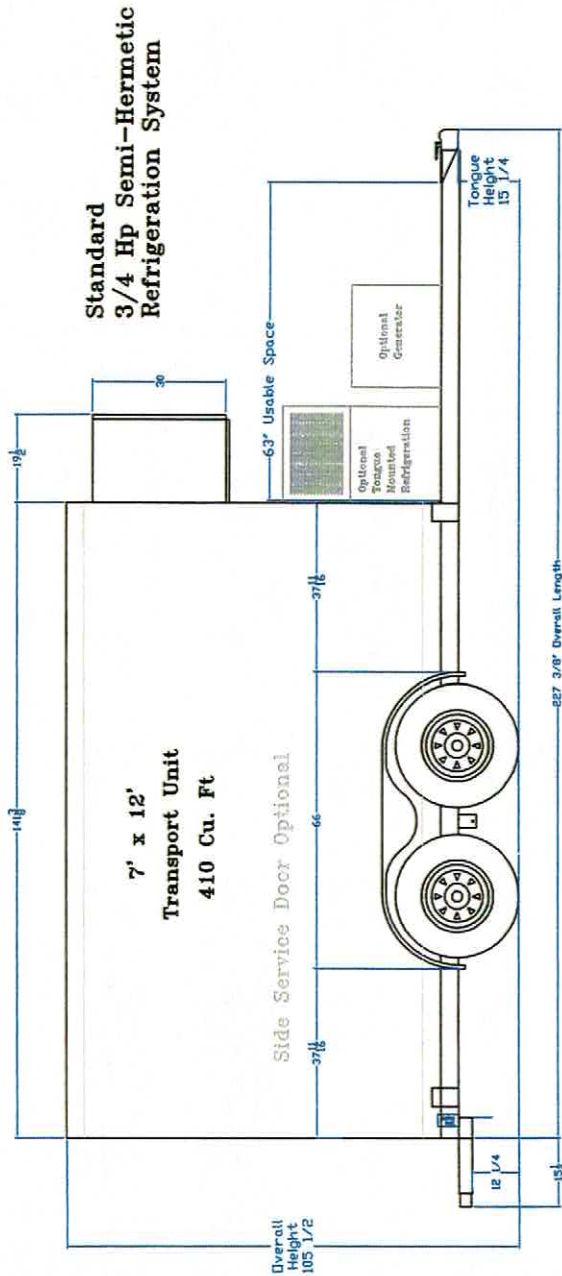

Transport Specifications

Double Door
53" x 72"
Clear Opening

Single Door
49" x 72"
Clear Opening

Back up lights optional.
Audible Safety Back Up Alert or Strobe Optional.

When doors open, interior light comes on, fans go off. When doors close, lights go out and fans come on.

Part Description:
7'x12' Dimensional
Drawing Number:
0003032
Drawn By: C.Mc
Date: 2/24/11
Scale: None

Polar Temp

Ice Merchandisers