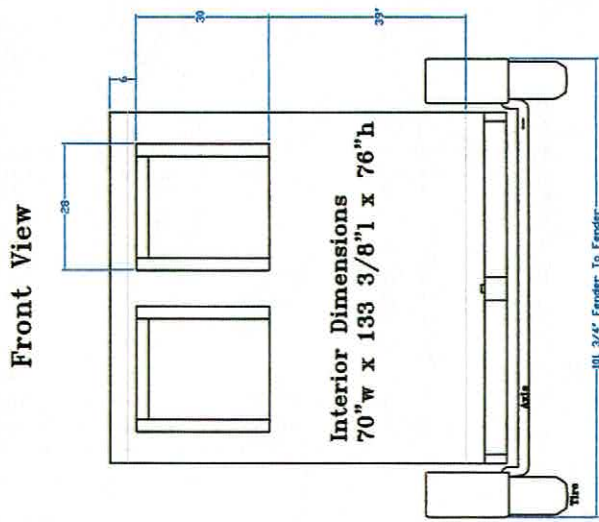

Transport Specifications

Double Door
53" x 72"
Clear Opening

Single Door
49" x 72"
Clear Opening

Back up lights optional.
Audible Safety Back Up Alert or Strobe Optional.

When doors open, interior light comes on, fans go off. When doors close, lights go out and fans come on.

Part Description:
7'x12' Dimensional
Drawing Number:
0003032
Drawn By: C.Mc
Date: 2/24/11
Scale: None

Polar Temp

Ice Merchandisers