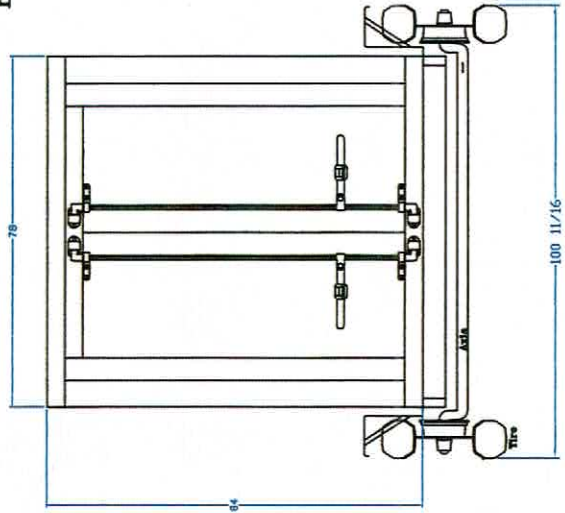

Transport Specifications

Double Door
53" x 72"
Clear Opening

Single Door
49" x 72"
Clear Opening

Back up lights optional.
Audible Safety Back Up Alert or Strobe Optional.

When doors open, interior light comes on, fans go off. When doors close, lights go out and fans come on.

Part Description:
7'x12' Dimensional
Drawing Number:
0003032
Drawn By: C.Mc
Date: 2/24/11
Scale: None

Polar Temp

Ice Merchandisers