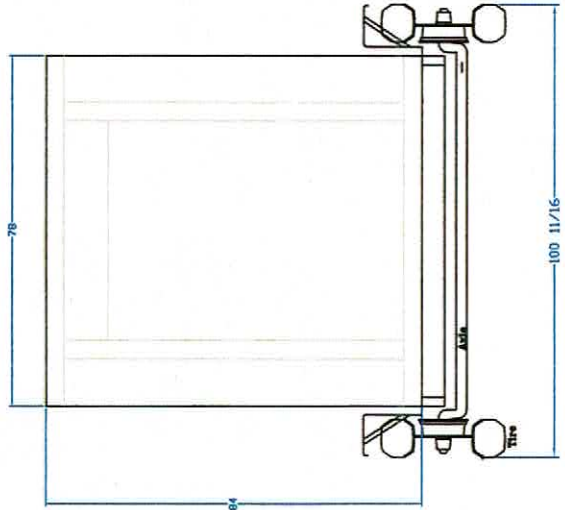

Transport Specifications

Double Door
53" x 72"
Clear Opening

Single Door
49" x 72"
Clear Opening

Back up lights optional.
Audible Safety Back Up Alert or Strobe Optional.

When doors open, interior light comes on, fans go off. When doors close, lights go out and fans come on.

Part Description:
7'x12' Dimensional
Drawing Number:
0003032
Drawn By: C.Mc
Date: 2/24/11
Scale: None

Polar Temp

Ice Merchandisers